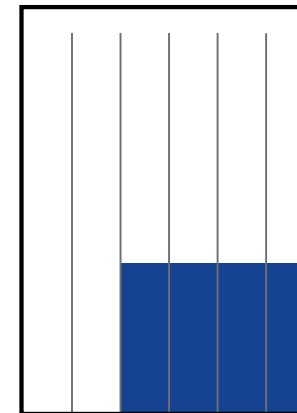

TAMAÑOS	B/N	COLOR
PLANA	\$24,584.04	\$34,417.66
ROBAPLANA	\$17,436.31	\$24,410.84
ROBAPLANA JR.	\$12,922.47	\$18,091.46
1/2 PLANA HOR.	\$12,292.02	\$17,208.83
1/2 PLANA VER.	\$12,102.91	\$16,944.08
1/4 PLANA HOR.	\$6,221.93	\$8,710.70
1/4 PLANA VER.	\$6,051.46	\$8,472.04

PRECIOS MÁS IVA.

CMSxCMS

\$27.81

\$38.93

BASE 26 x 34 CMS
PLANA

BASE 21.62 x 29 CMS
ROBAPLANA

BASE 17.21 x 27 CMS
ROBAPLANA JR.

BASE 26 x 17 CMS
1/2 PLANA HOR.

BASE 12.8 x 34 CMS
1/2 PLANA VER.

BASE 17.21 x 13 CMS
1/4 PLANA HOR.

BASE 12.8 x 17 CMS
1/4 PLANA VER.

BASE 12.8 x 8 CMS
1/8 PLANA HOR.

BASE 8.39 x 17 CMS
1/8 PLANA VER.

BASE 26 x 5 CMS
CINTILLO HOR.

BASE 3.98 x 34 CMS
CINTILLO VER.