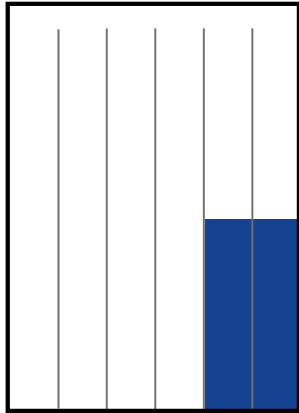

TAMAÑOS	B/N	COLOR
PLANA	\$24,584.04	\$34,417.66
ROBAPLANA	\$17,436.31	\$24,410.84
ROBAPLANA JR.	\$12,922.47	\$18,091.46
1/2 PLANA HOR.	\$12,292.02	\$17,208.83
1/2 PLANA VER.	\$12,102.91	\$16,944.08
1/4 PLANA HOR.	\$6,221.93	\$8,710.70
1/4 PLANA VER.	\$6,051.46	\$8,472.04

PRECIOS MÁS IVA.

CMSxCMS

\$27.81

\$38.93

BASE 26 x 34 CMS
PLANA

BASE 21.62 x 29 CMS
ROBAPLANA

BASE 17.21 x 27 CMS
ROBAPLANA JR.

BASE 26 x 17 CMS
1/2 PLANA HOR.

BASE 12.8 x 34 CMS
1/2 PLANA VER.

BASE 17.21 x 13 CMS
1/4 PLANA HOR.

BASE 12.8 x 17 CMS
1/4 PLANA VER.

BASE 12.8 x 8 CMS
1/8 PLANA HOR.

BASE 8.39 x 17 CMS
1/8 PLANA VER.

BASE 26 x 5 CMS
CINTILLO HOR.

BASE 3.98 x 34 CMS
CINTILLO VER.

BASE 54 x 34 CMS
CENTRALES

TAMAÑOS	B/N	COLOR
1/8 PLANA HOR.	\$2,847.74	\$3,986.84
1/8 PLANA VER.	\$3,966.54	\$5,553.16
CINTILLO HOR.	\$3,615.30	\$5,061.42
CINTILLO VER.	\$3,763.25	\$5,268.55
CENTRALES	\$51,059.16	\$71,482.82