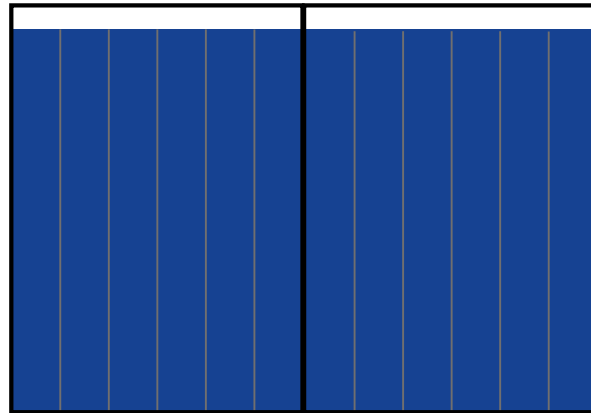

BASE 12.8 x 34 CMS
1/2 PLANA VER.

BASE 17.21 x 13 CMS
1/4 PLANA HOR.

BASE 12.8 x 17 CMS
1/4 PLANA VER.

BASE 12.8 x 8 CMS
1/8 PLANA HOR.

BASE 8.39 x 17 CMS
1/8 PLANA VER.

BASE 26 x 5 CMS
CINTILLO HOR.

BASE 3.98 x 34 CMS
CINTILLO VER.

BASE 54 x 34 CMS
CENTRALES

TAMAÑOS	B/N	COLOR
1/8 PLANA HOR.	\$2,847.74	\$3,986.84
1/8 PLANA VER.	\$3,966.54	\$5,553.16
CINTILLO HOR.	\$3,615.30	\$5,061.42
CINTILLO VER.	\$3,763.25	\$5,268.55
CENTRALES	\$51,059.16	\$71,482.82