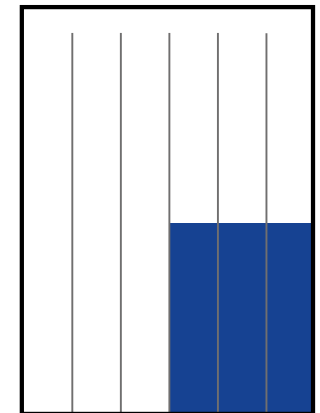

TAMAÑOS	B/N	COLOR
PLANA	\$24,584.04	\$34,417.66
ROBAPLANA	\$17,436.31	\$24,410.84
ROBAPLANA JR.	\$12,922.47	\$18,091.46
1/2 PLANA HOR.	\$12,292.02	\$17,208.83
1/2 PLANA VER.	\$12,102.91	\$16,944.08
1/4 PLANA HOR.	\$6,221.93	\$8,710.70
1/4 PLANA VER.	\$6,051.46	\$8,472.04

PRECIOS MÁS IVA.

CMSxCMS

\$27.81

\$38.93

BASE 26 x 34 CMS
PLANA

BASE 21.62 x 29 CMS
ROBAPLANA

BASE 17.21 x 27 CMS
ROBAPLANA JR.

BASE 26 x 17 CMS
1/2 PLANA HOR.

BASE 12.8 x 34 CMS
1/2 PLANA VER.

BASE 17.21 x 13 CMS
1/4 PLANA HOR.

BASE 12.8 x 17 CMS
1/4 PLANA VER.

BASE 12.8 x 8 CMS
1/8 PLANA HOR.

BASE 8.39 x 17 CMS
1/8 PLANA VER.

BASE 26 x 5 CMS
CINTILLO HOR.

BASE 3.98 x 34 CMS
CINTILLO VER.