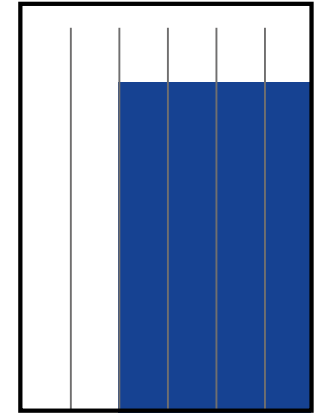

TAMAÑOS	B/N	COLOR
PLANA	\$24,584.04	\$34,417.66
ROBAPLANA	\$17,436.31	\$24,410.84
ROBAPLANA JR.	\$12,922.47	\$18,091.46
1/2 PLANA HOR.	\$12,292.02	\$17,208.83
1/2 PLANA VER.	\$12,102.91	\$16,944.08
1/4 PLANA HOR.	\$6,221.93	\$8,710.70
1/4 PLANA VER.	\$6,051.46	\$8,472.04

PRECIOS MÁS IVA.

CMSxCMS

\$27.81

\$38.93

BASE 26 x 34 CMS
PLANA

BASE 21.62 x 29 CMS
ROBAPLANA

BASE 17.21 x 27 CMS
ROBAPLANA JR.

BASE 26 x 17 CMS
1/2 PLANA HOR.

BASE 12.8 x 34 CMS
1/2 PLANA VER.

BASE 17.21 x 13 CMS
1/4 PLANA HOR.

BASE 12.8 x 17 CMS
1/4 PLANA VER.

BASE 12.8 x 8 CMS
1/8 PLANA HOR.

BASE 8.39 x 17 CMS
1/8 PLANA VER.

BASE 26 x 5 CMS
CINTILLO HOR.

BASE 3.98 x 34 CMS
CINTILLO VER.