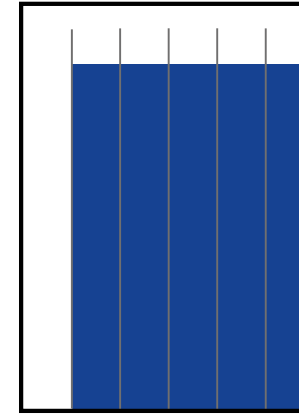

TAMAÑOS	B/N	COLOR
PLANA	\$24,584.04	\$34,417.66
ROBAPLANA	\$17,436.31	\$24,410.84
ROBAPLANA JR.	\$12,922.47	\$18,091.46
1/2 PLANA HOR.	\$12,292.02	\$17,208.83
1/2 PLANA VER.	\$12,102.91	\$16,944.08
1/4 PLANA HOR.	\$6,221.93	\$8,710.70
1/4 PLANA VER.	\$6,051.46	\$8,472.04

PRECIOS MÁS IVA.

CMSxCMS

\$27.81

\$38.93

BASE 26 x 34 CMS
PLANA

BASE 21.62 x 29 CMS
ROBAPLANA

BASE 17.21 x 27 CMS
ROBAPLANA JR.

BASE 26 x 17 CMS
1/2 PLANA HOR.

BASE 12.8 x 34 CMS
1/2 PLANA VER.

BASE 17.21 x 13 CMS
1/4 PLANA HOR.

BASE 12.8 x 17 CMS
1/4 PLANA VER.

BASE 12.8 x 8 CMS
1/8 PLANA HOR.

BASE 8.39 x 17 CMS
1/8 PLANA VER.

BASE 26 x 5 CMS
CINTILLO HOR.

BASE 3.98 x 34 CMS
CINTILLO VER.