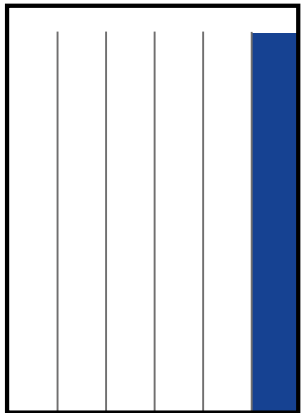

BASE 12.8 x 34 CMS
1/2 PLANA VER.

BASE 17.21 x 13 CMS
1/4 PLANA HOR.

BASE 12.8 x 17 CMS
1/4 PLANA VER.

BASE 12.8 x 8 CMS
1/8 PLANA HOR.

BASE 8.39 x 17 CMS
1/8 PLANA VER.

BASE 26 x 5 CMS
CINTILLO HOR.

BASE 3.98 x 34 CMS
CINTILLO VER.

BASE 54 x 34 CMS
CENTRALES

TAMAÑOS	B/N	COLOR
1/8 PLANA HOR.	\$2,847.74	\$3,986.84
1/8 PLANA VER.	\$3,966.54	\$5,553.16
CINTILLO HOR.	\$3,615.30	\$5,061.42
CINTILLO VER.	\$3,763.25	\$5,268.55
CENTRALES	\$51,059.16	\$71,482.82