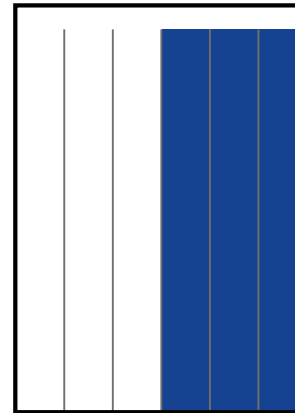

TAMAÑOS	B/N	COLOR
PLANA	\$24,584.04	\$34,417.66
ROBAPLANA	\$17,436.31	\$24,410.84
ROBAPLANA JR.	\$12,922.47	\$18,091.46
1/2 PLANA HOR.	\$12,292.02	\$17,208.83
1/2 PLANA VER.	\$12,102.91	\$16,944.08
1/4 PLANA HOR.	\$6,221.93	\$8,710.70
1/4 PLANA VER.	\$6,051.46	\$8,472.04

PRECIOS MÁS IVA.

CMSxCMS

\$27.81

\$38.93

BASE 26 x 34 CMS
PLANA

BASE 21.62 x 29 CMS
ROBAPLANA

BASE 17.21 x 27 CMS
ROBAPLANA JR.

BASE 26 x 17 CMS
1/2 PLANA HOR.

BASE 12.8 x 34 CMS
1/2 PLANA VER.

BASE 17.21 x 13 CMS
1/4 PLANA HOR.

BASE 12.8 x 17 CMS
1/4 PLANA VER.

BASE 12.8 x 8 CMS
1/8 PLANA HOR.

BASE 8.39 x 17 CMS
1/8 PLANA VER.

BASE 26 x 5 CMS
CINTILLO HOR.

BASE 3.98 x 34 CMS
CINTILLO VER.